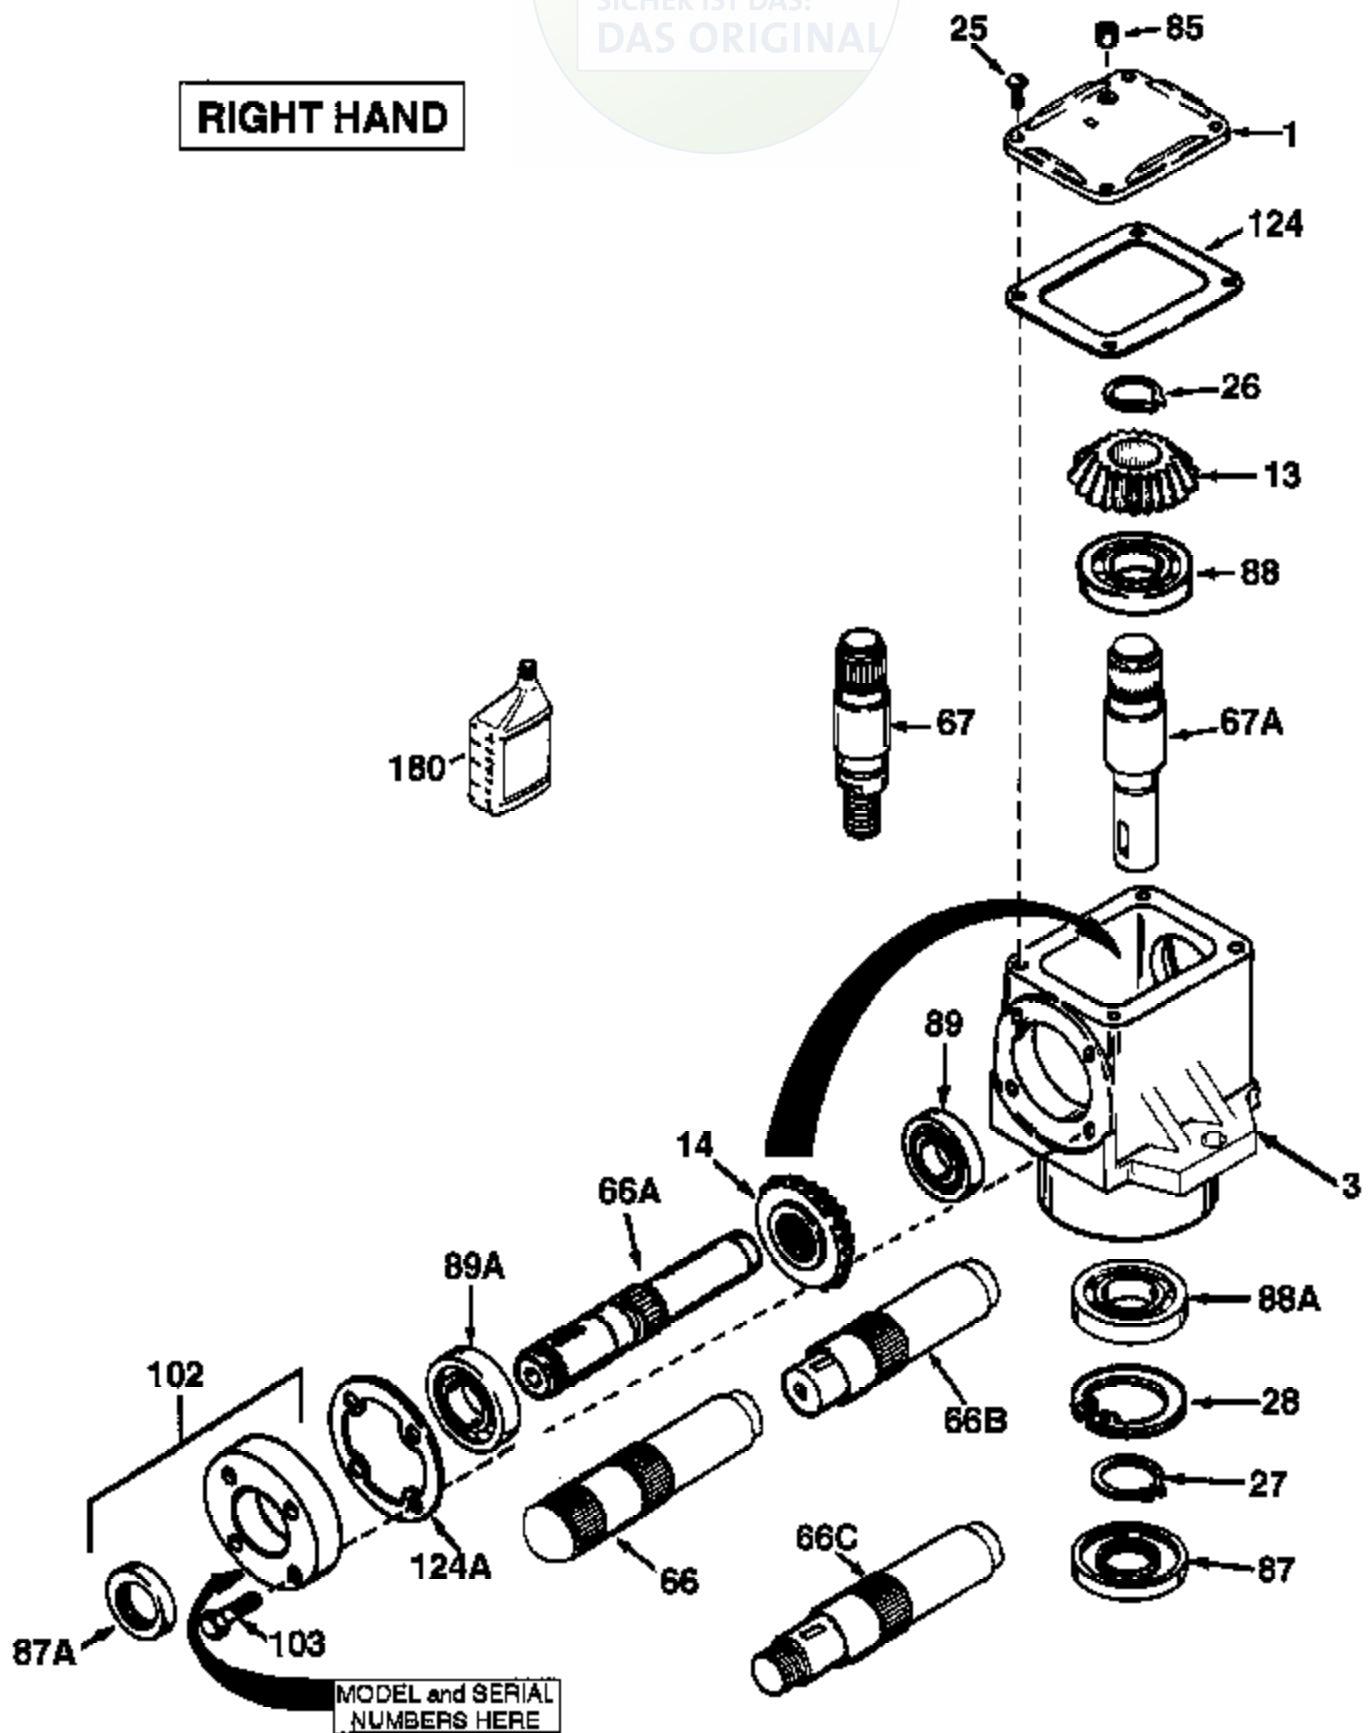

JOIST

SICHER IST DAS:
DAS ORIGINAL

RIGHT HAND

Ref #	Part Number	Qty	Description
	794111A		Right Hand Head (Incl. 1 thru 124A)
1	772067	1	Right Hand Cover
3	770026A	1	Right Angle Drive Housing
13	778101A	2	Miter Gear (17 teeth-steel)
14	778101A		Miter Gear (17 teeth)(7/8" long)
25	792025	4	Screw, 10-24 x 1/2"
26	788018	2	Retaining Ring
27	788019	1	Retaining Ring
66C	776149	1	Input Shaft (5.570" long)
67A	776129	1	Output Shaft (4.259" long)
85	792039	1	Pipe Plug, 1/8-27 Headless
87	788029	1	Oil Seal 7/8"
87A	788031	1	Oil Seal 7/8"
88	780034	3	Ball Bearing
88A	780034		Ball Bearing
89	780024	1	Ball Bearing
102	786029	1	Retainer Cap
103	792026	4	Bolt, 1/4-20 x 7/8"
124A	788030B	1	Cap Gasket
124	788028	1	Cover Gasket
180	730229A	1	Gear Oil 80W90

1000-1000-067 Page 2 of 2
Peerless On Seal 7/8"